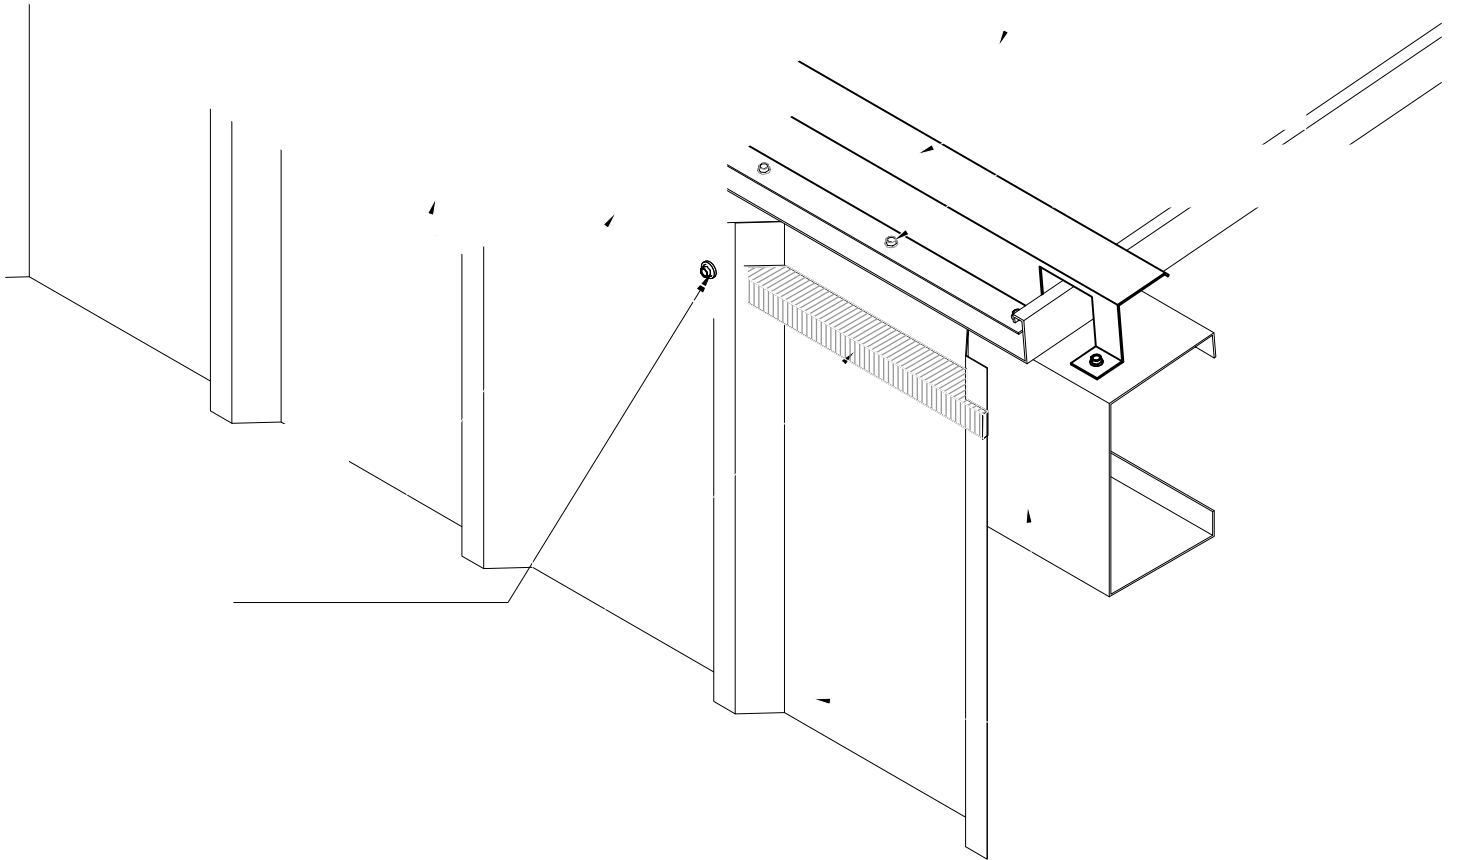

ROOF HUGGER, LLC  
P.O. BOX 127, ODESSA FL 33556  
P: 800 771-1711  
F: 877 202-2254  
www.roofhugger.com

COPYRIGHT © 2017  
*A Member Company of LSI Group, Inc.*

NEW VERTICAL RIB SSR PANEL ROOF OVER  
EXISTING VERTICAL RIB SSR PANEL ROOF  
**LOW EAVE**

SCALE: 1 1/2"=1'-0"

**LE-05-V/V**  
01/08/2024