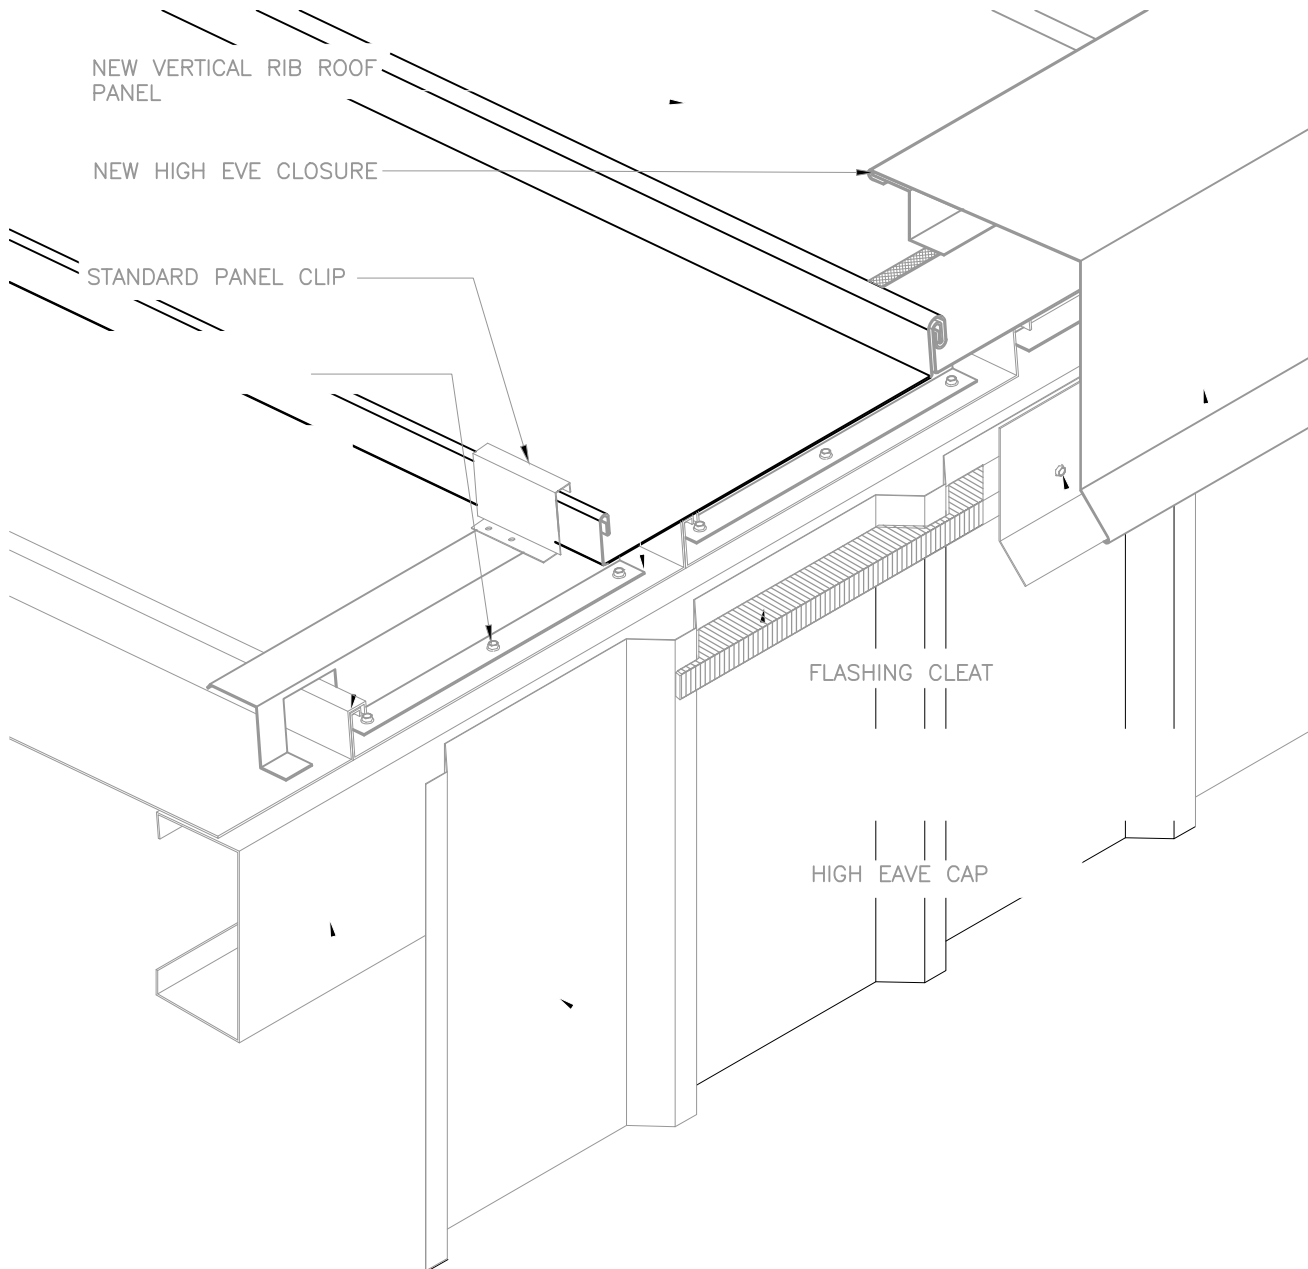

ROOF HUGGER, LLC
P.O. BOX 127, ODESSA FL 33556
P: 800 771-1711
F: 877 202-2254
www.roofhugger.com

COPYRIGHT © 2017
A Member Company of LSI Group, Inc.

NOTES:

1. ALL FASTENERS NOT BY ROOF HUGGER UNLESS NOTED OTHERWISE.
2. ALL NEW ROOF SYSTEMS INCLUDING PANEL, FASTENERS, TRIM AND ACCESSORIES TO BE INSTALLED PER THAT MANUFACTURER'S STANDARDS.
3. FOR VENTED HIGH EVE, USE "LP" VENTED CLOSURE AS MANUFACTURED BY MARCO INDUSTRIES - TULSA, OK OR OTHER AS PREFERRED.

NEW VERTICAL RIB SSR PANEL ROOF OVER
EXISTING VERTICAL RIB SSR PANEL ROOF
HIGH EVE

SCALE: 1 1/2"=1'-0"

HE-05-V/V
01/08/2024