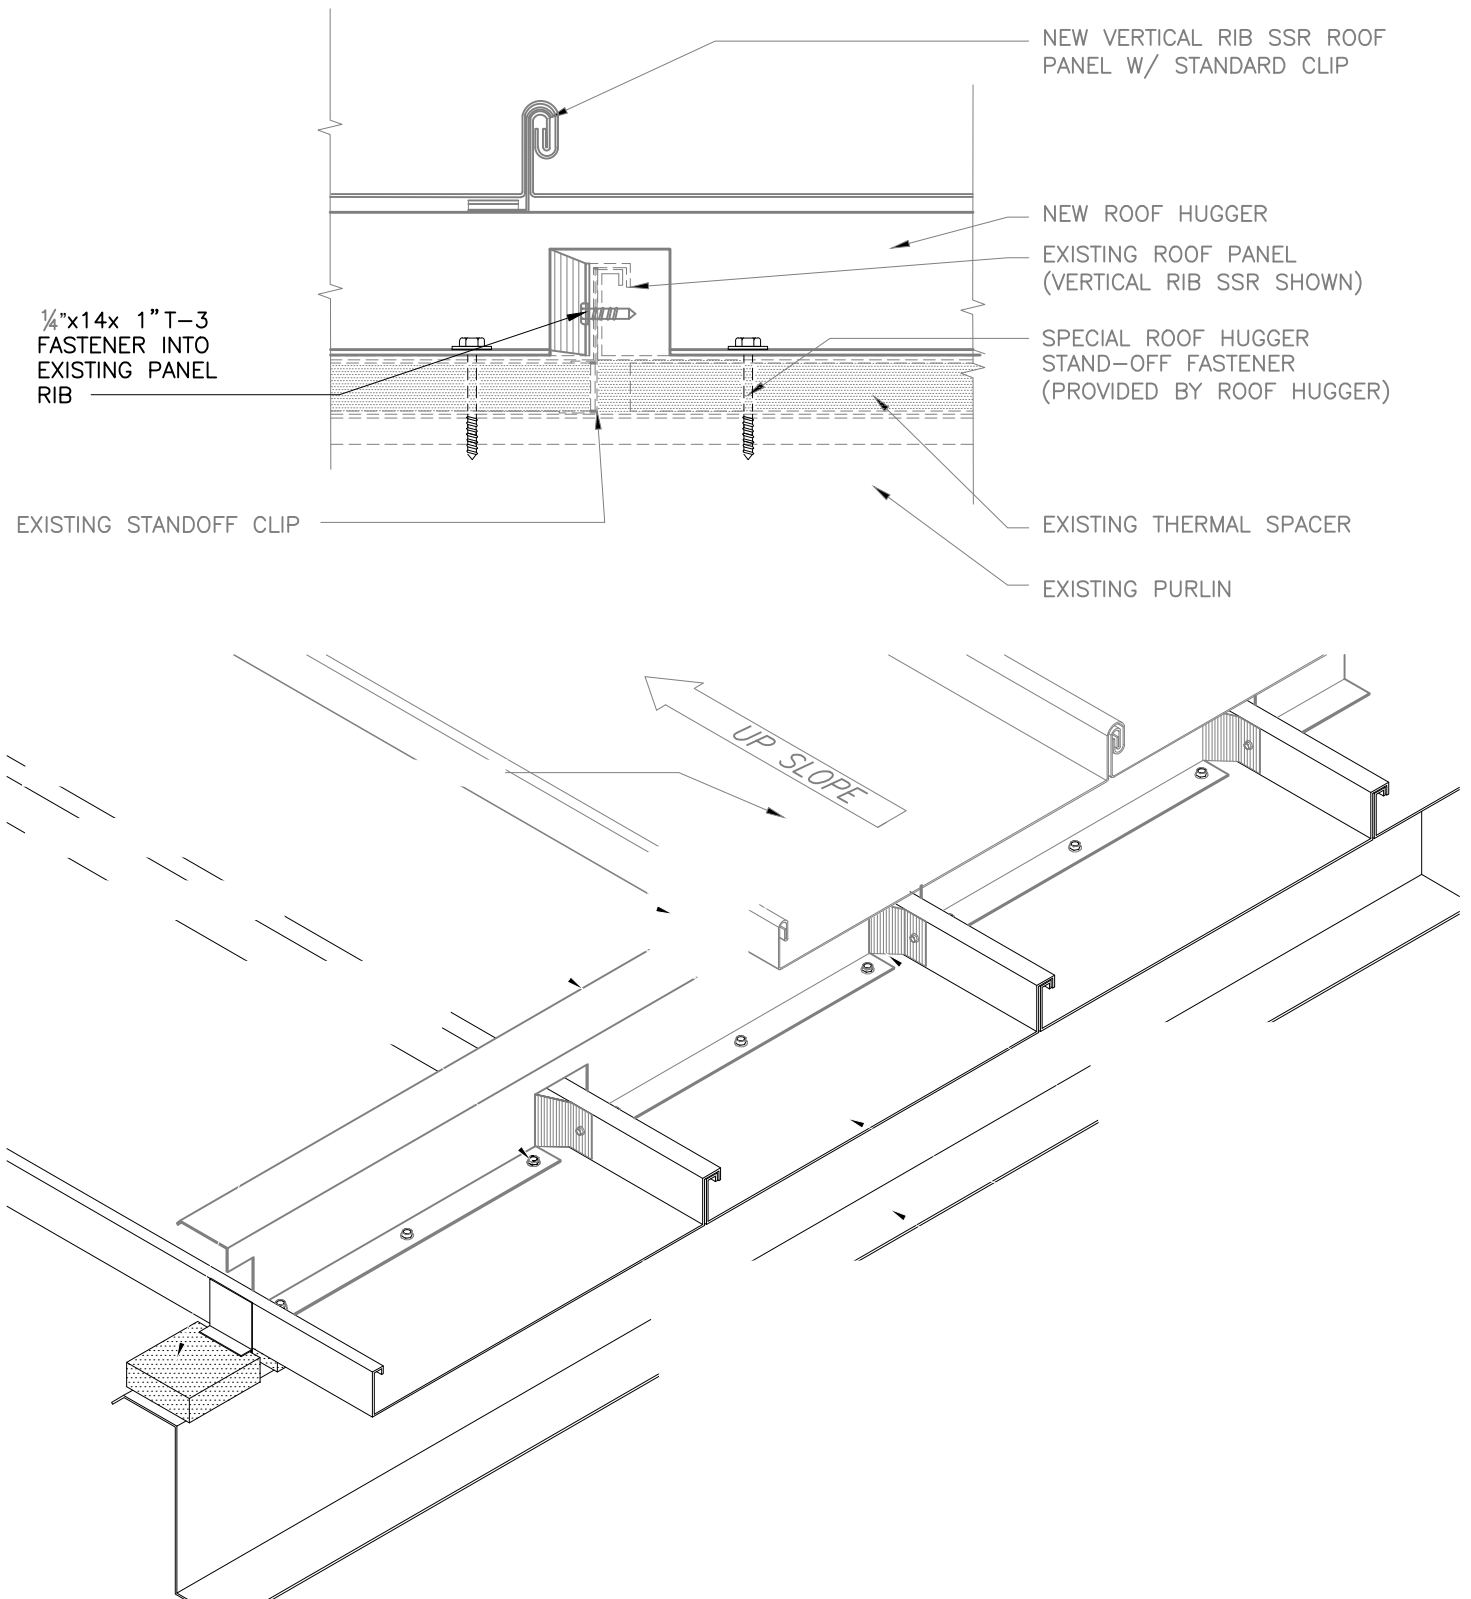

ROOF HUGGER, LLC  
P.O. BOX 127, ODESSA FL 33556  
P: 800 771-1711  
F: 877 202-2254  
www.roofhugger.com

COPYRIGHT © 2017  
A Member Company of LSI Group, Inc.

NEW VERTICAL RIB SSR PANEL ROOF OVER EXISTING VERTICAL RIB SSR  
WITH EXISTING STANDOFF CLIP AND THERMAL SPACER  
**HUGGER ATTACHMENT TO EXISTING PURLIN**

SCALE: 1 1/2"=1'-0"

**HA-11 -V/VSO**

01/08/2024