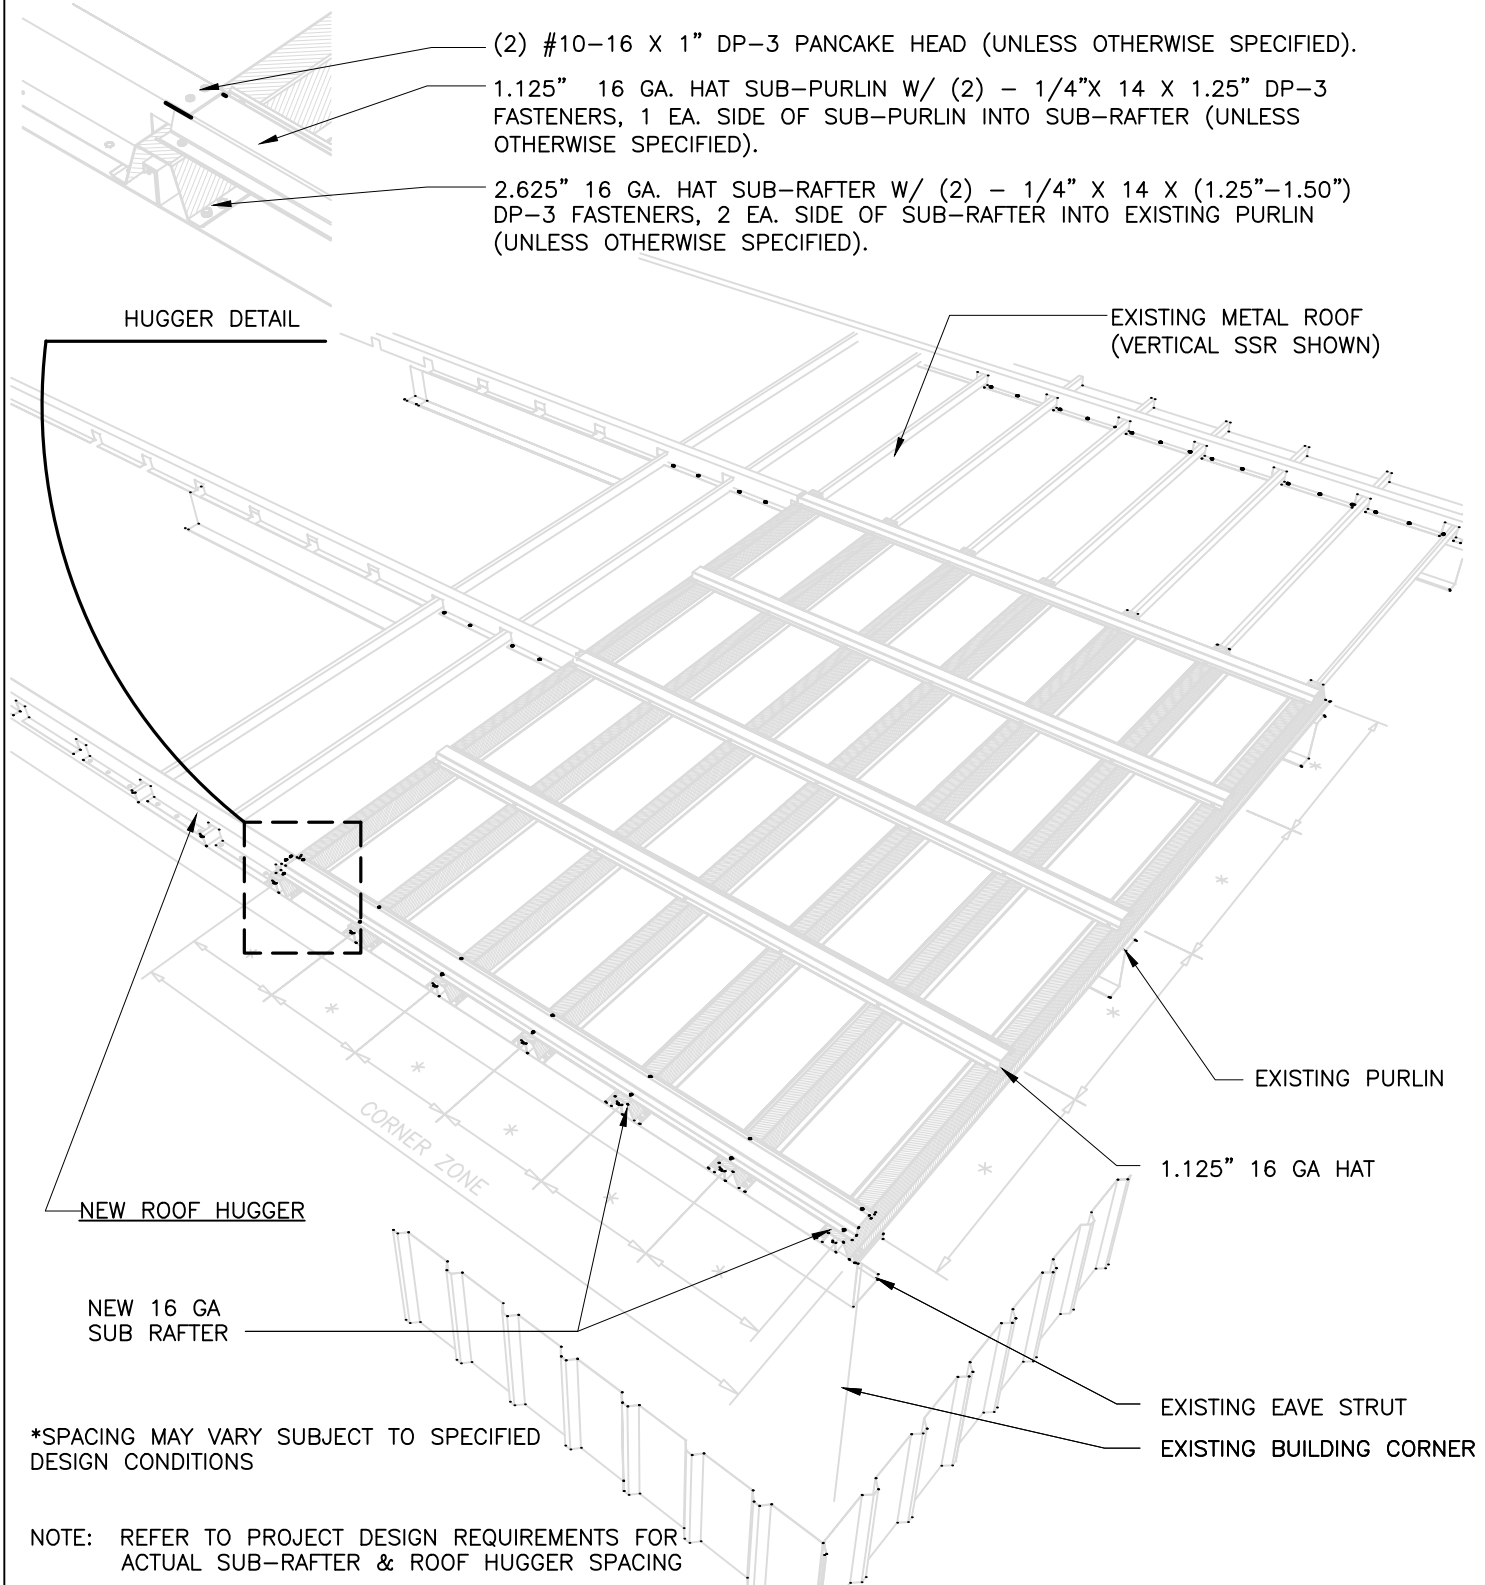

ROOF HUGGER, LLC
 P.O. BOX 127, ODESSA FL 33556
 P: 800 771-1711
 F: 877 202-2254
 www.roofhugger.com

COPYRIGHT © 2017
 A Member Company of LSI Group, Inc.

EXISTING VERTICAL RIB SSR PROFILE METAL ROOF
HAT GRID CORNER JUNCTION