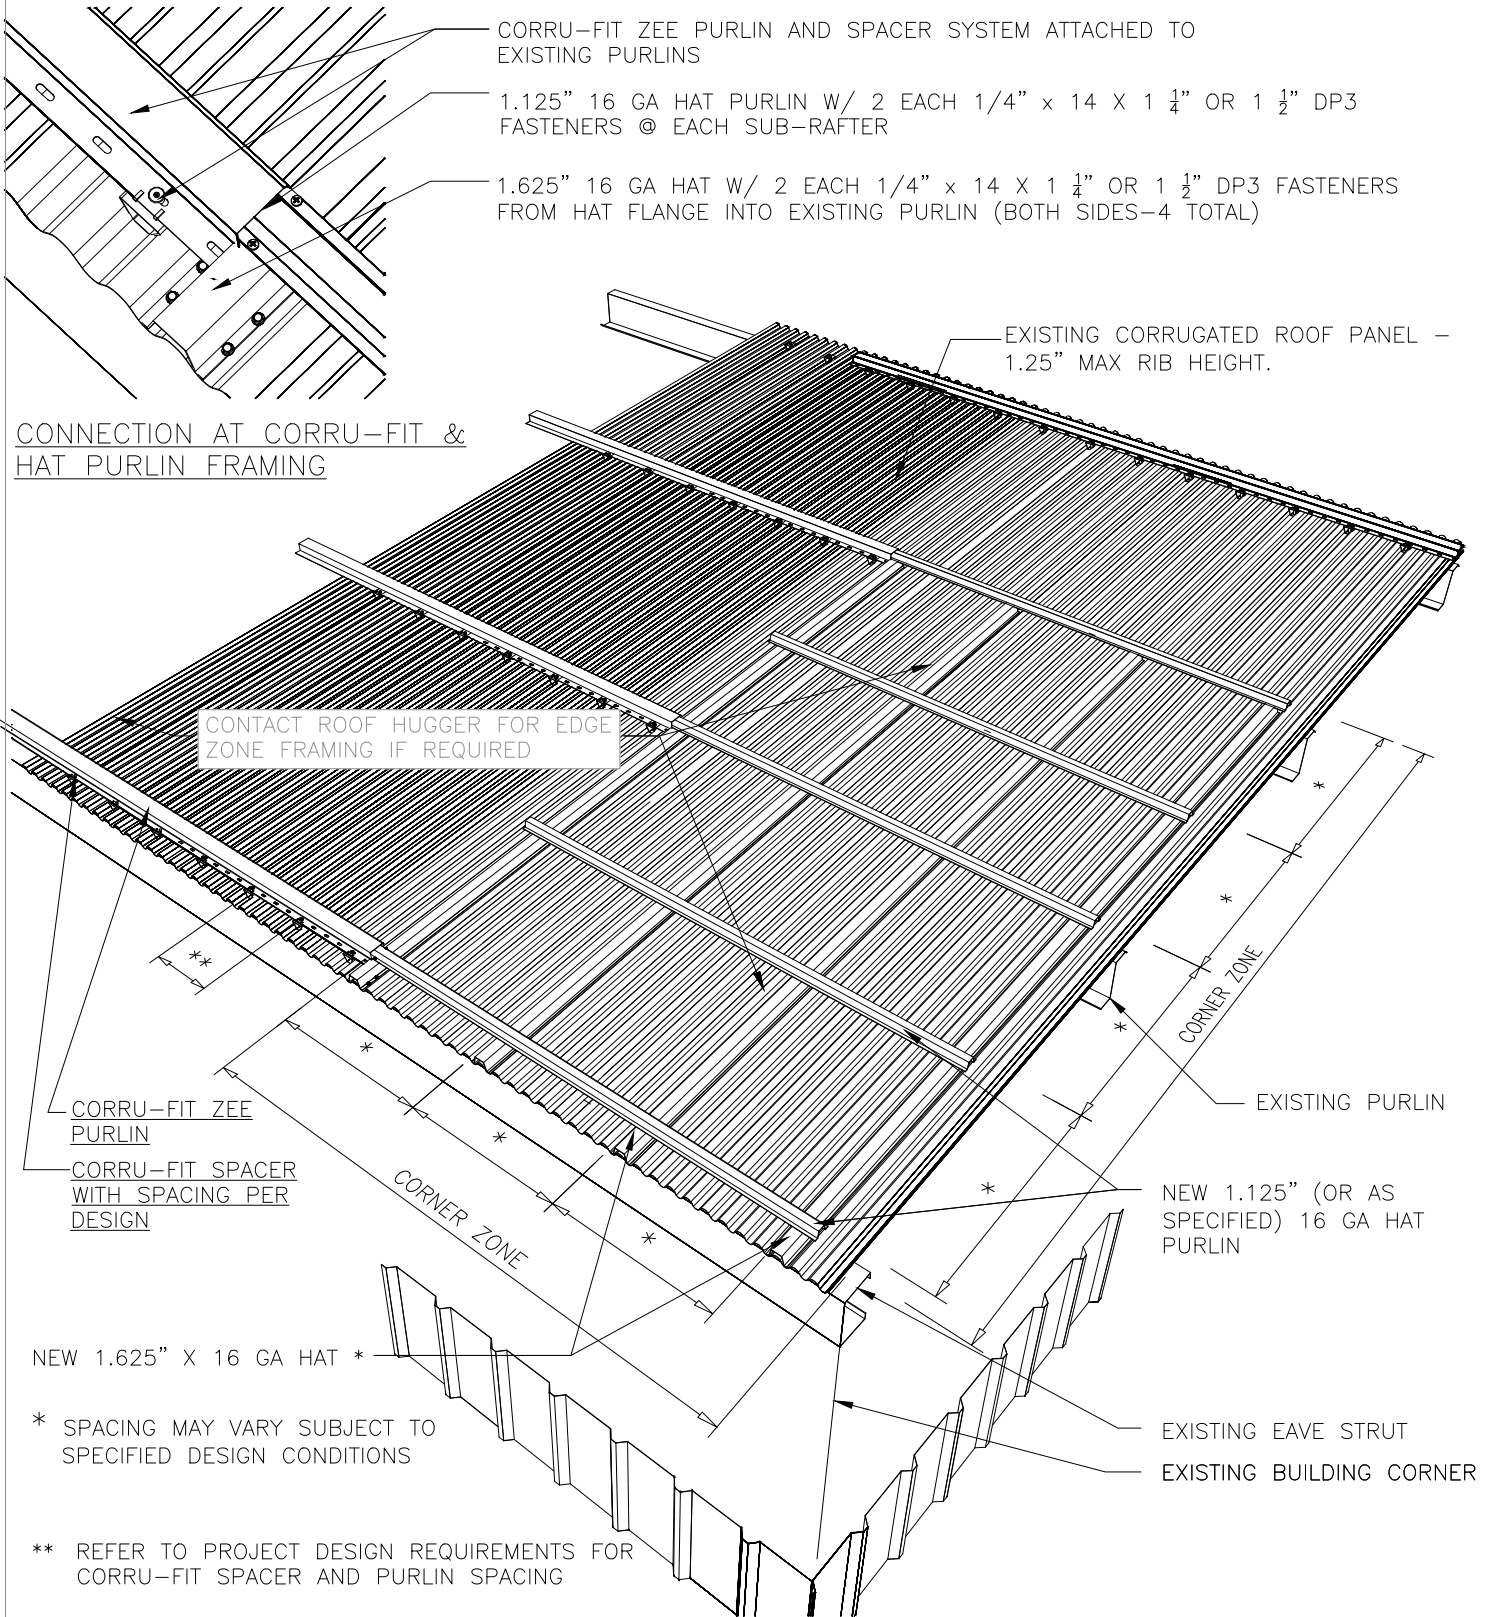

ROOF HUGGER, LLC
 P.O. BOX 127, ODESSA FL 33556
 P: 800 771-1711
 F: 877 202-2254
 www.roofhugger.com

COPYRIGHT © 2017
 A Member Company of LSI Group, Inc.

EXISTING CORRUGATED ROOF PROFILE

CORRU-FIT SYSTEM AT CORNER ZONES