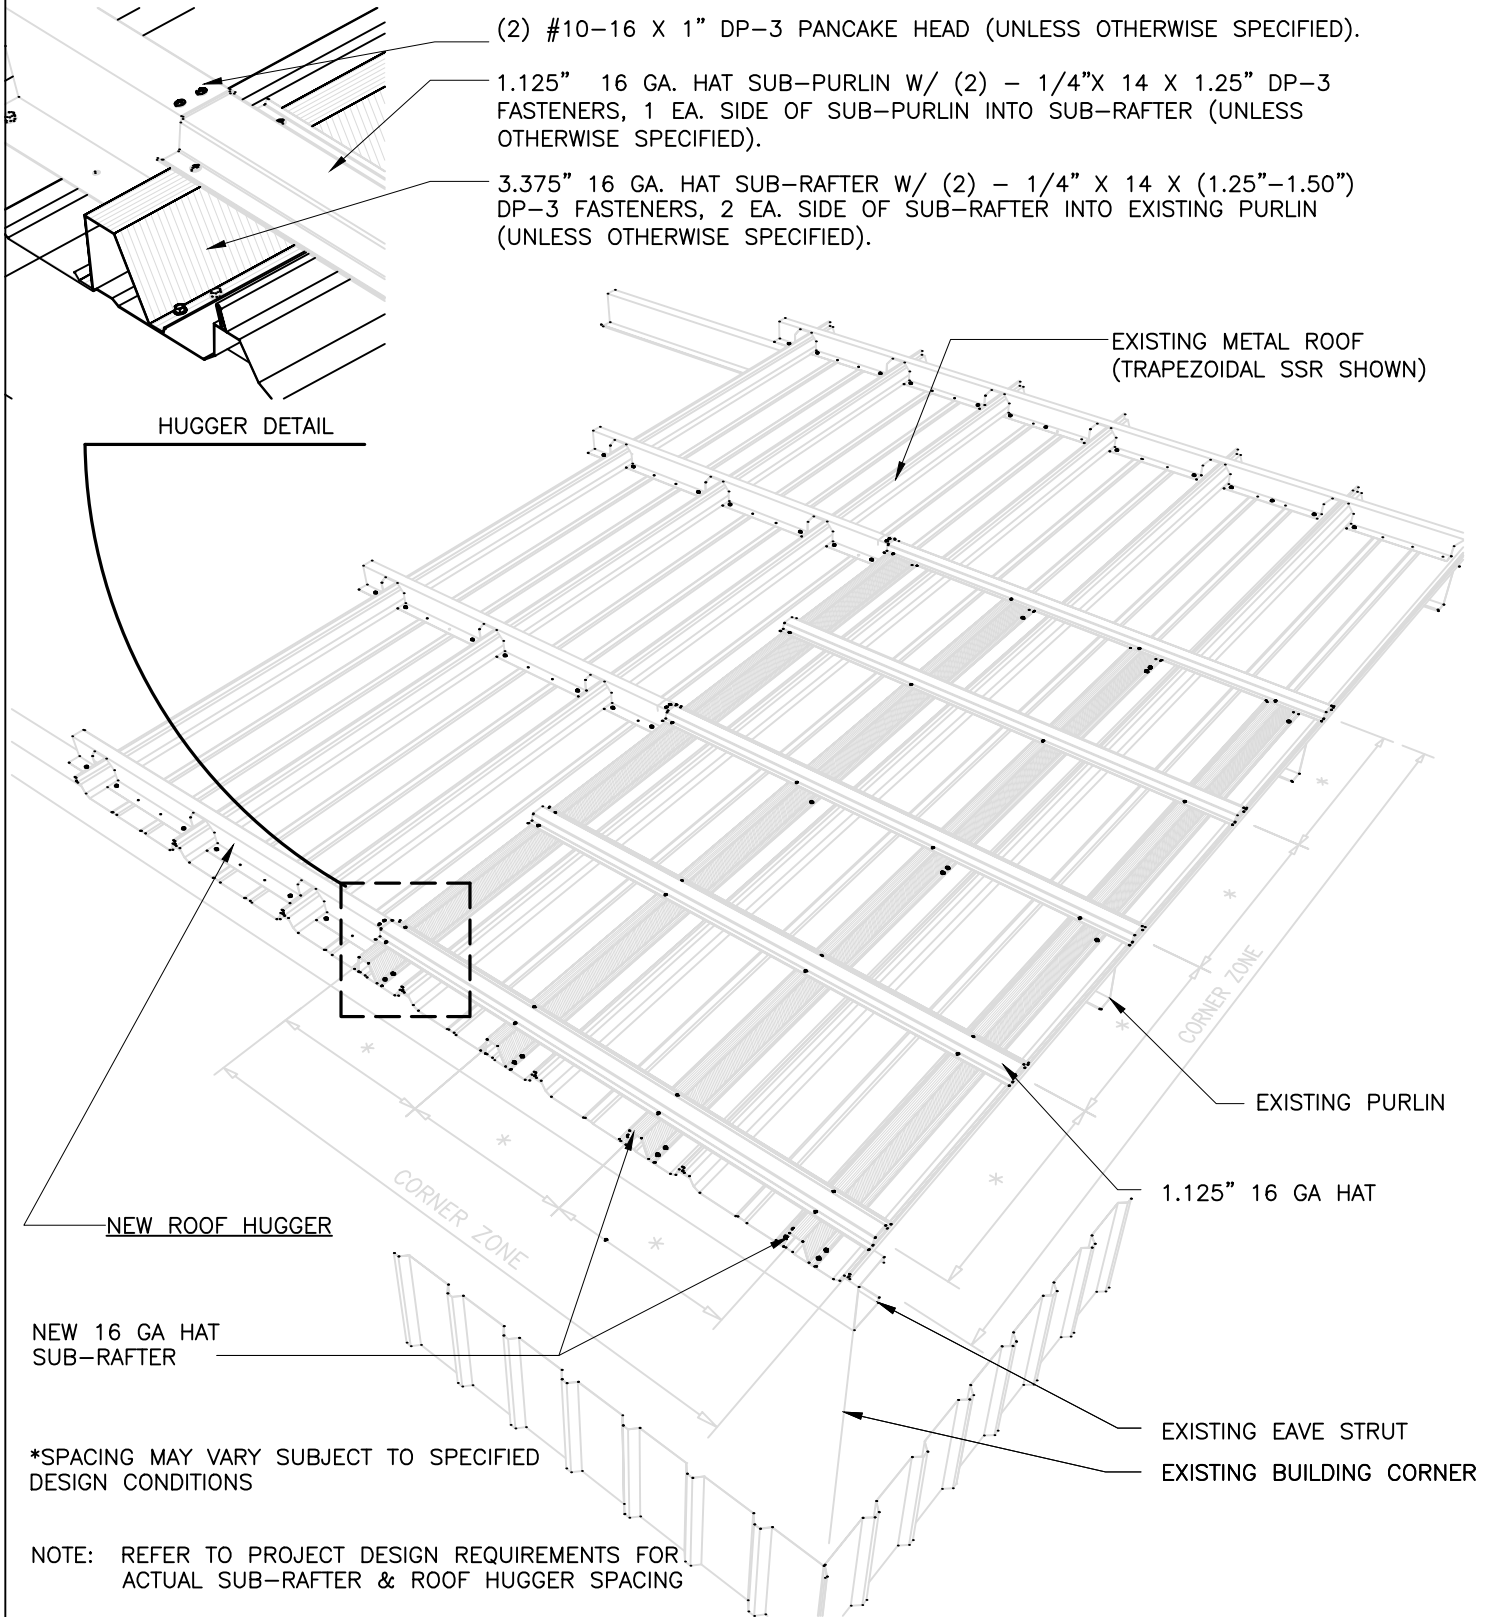

ROOF HUGGER, LLC
 P.O. BOX 127, ODESSA FL 33556
 P: 800 771-1711
 F: 877 202-2254
 www.roofhugger.com

COPYRIGHT © 2017
 A Member Company of LSI Group, Inc.

EXISTING TRAPEZOIDAL SSR ROOF PROFILE
HAT GRID ROOF HUGGER JUNCTION

ZF-04-HAT-T
 12.29.17