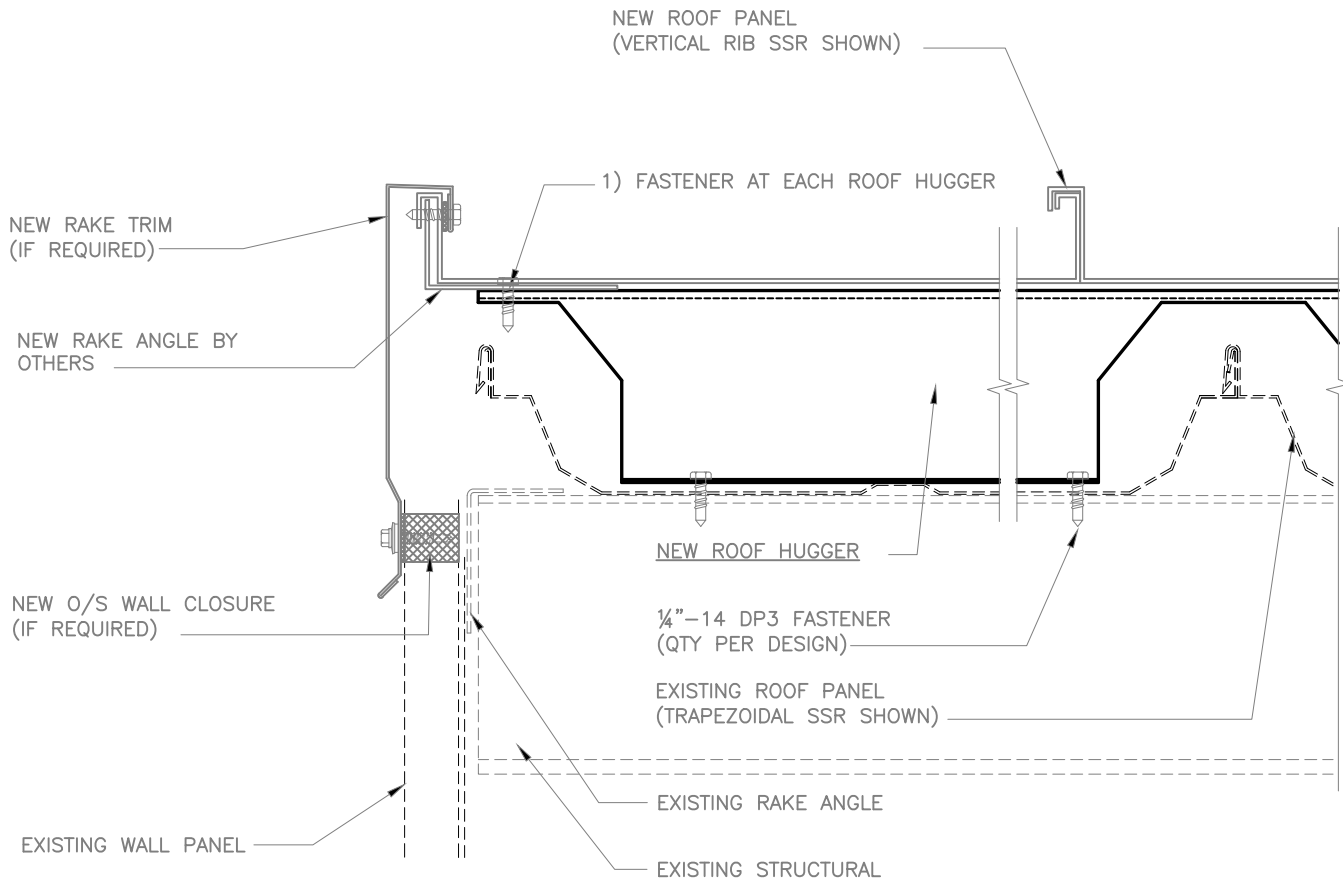

NOTES:

1. ALL FASTENERS NOT BY ROOF HUGGER UNLESS NOTED OTHERWISE.
2. ALL NEW ROOF SYSTEMS INCLUDING PANEL, FASTENERS, TRIM AND ACCESSORIES TO BE INSTALLED PER THAT MANUFACTURER'S STANDARDS.
3. IF OLD RAKE TRIM IS REMOVED, NEW RAKE TRIM MAY NEED TO EXTEND TO OLD TRIM LINE DUE TO WALL PANEL COLOR FADE.

NEW VERTICAL RIB PANEL OVER EXISTING TRAPEZOIDAL SSR

RAKE/ENDWALL

SCALE: 3"=1'-0"

RE-06-V/T

10/15/2013