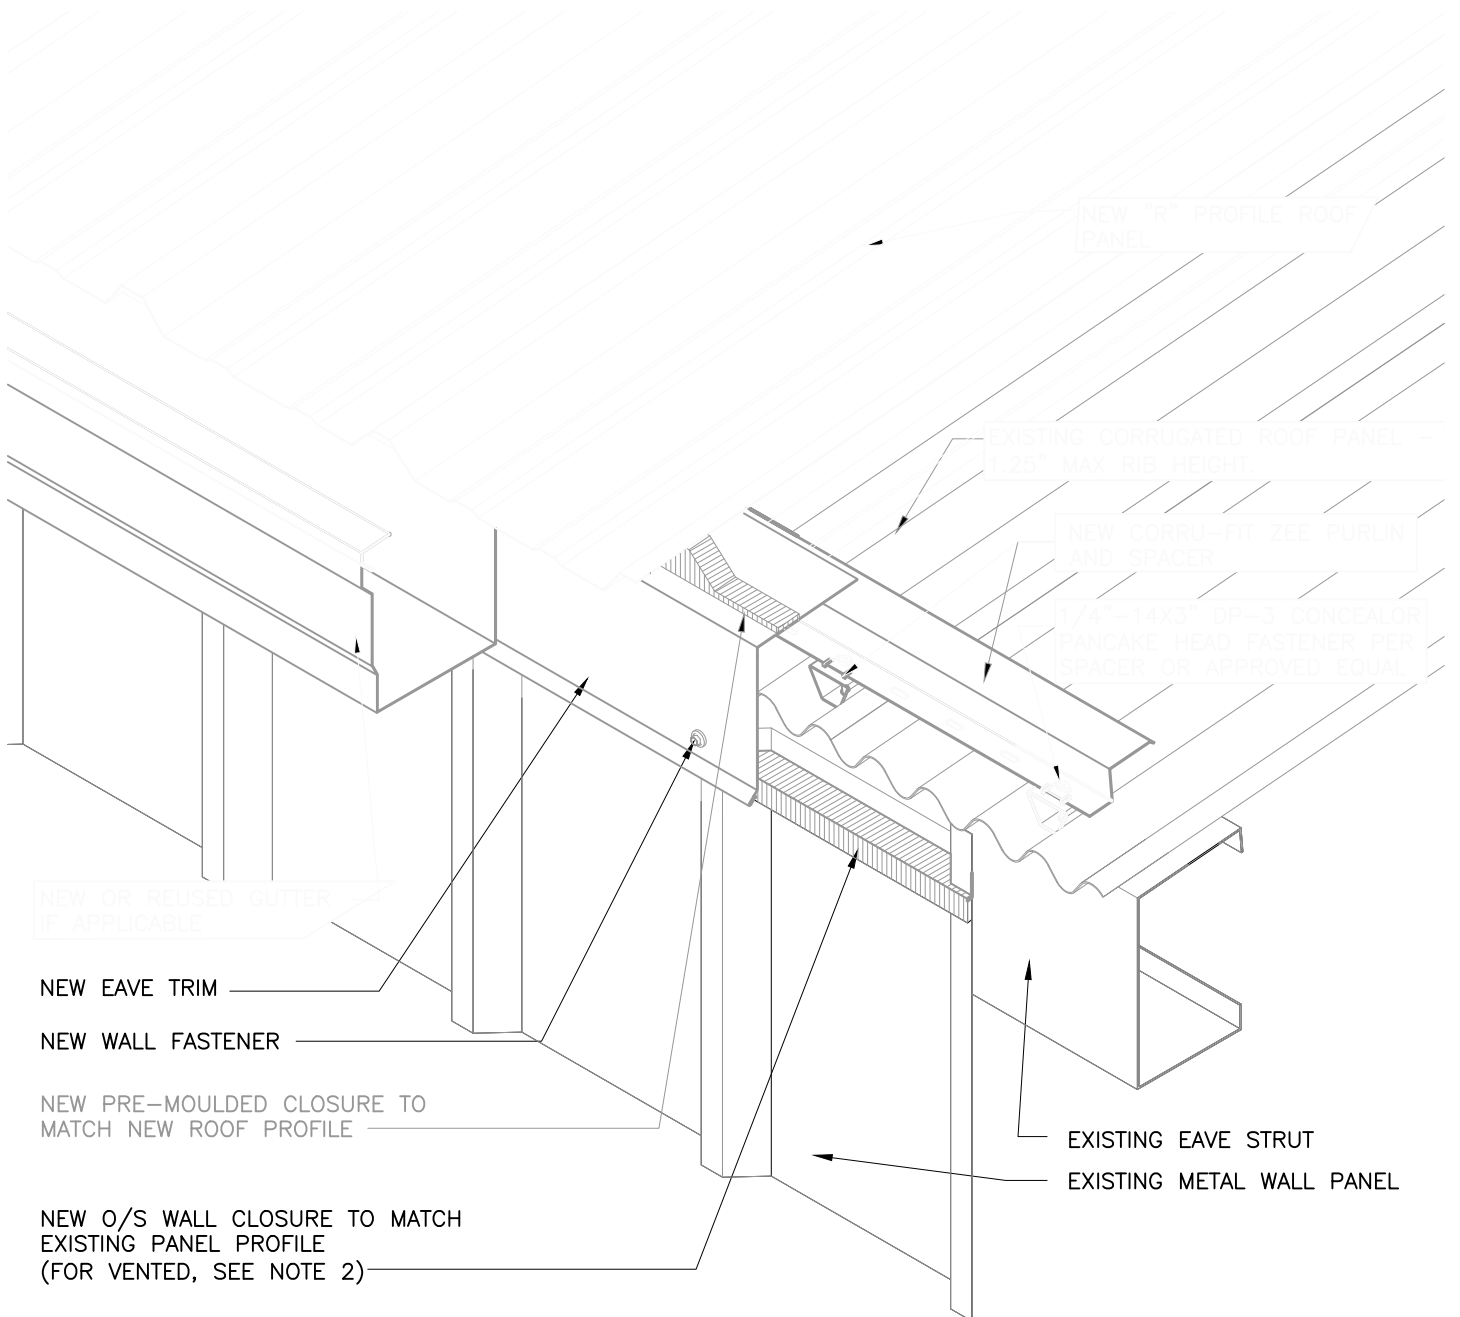

ROOF HUGGER, LLC
P.O. BOX 127, ODESSA FL 33556
P: 800 771-1711
F: 877 202-2254
www.roofhugger.com

COPYRIGHT © 2017
A Member Company of LSI Group, Inc.

NOTES:

1. ATTACHMENT FASTENERS BY ROOF HUGGER UNLESS NOTED OTHERWISE.
2. FOR VENTED LOW EAVE, USE "LP" VENTED CLOSURE AS MANUFACTURED BY MARCO INDUSTRIES - TULSA, OK OR OTHER AS PREFERRED.
2. ALL NEW ROOF SYSTEMS INCLUDING PANEL, FASTENERS, TRIM AND ACCESSORIES ARE BY OTHERS AND ARE TO BE INSTALLED BY THE MANUFACTURER'S STANDARDS.

NEW R-PANEL OVER EXISTING CORRUGATED ROOF PANELS

CORRU-FIT LOW EAVE

SCALE: 1 1/2"=1'-0"

LE-07-R/CF

06.15.12