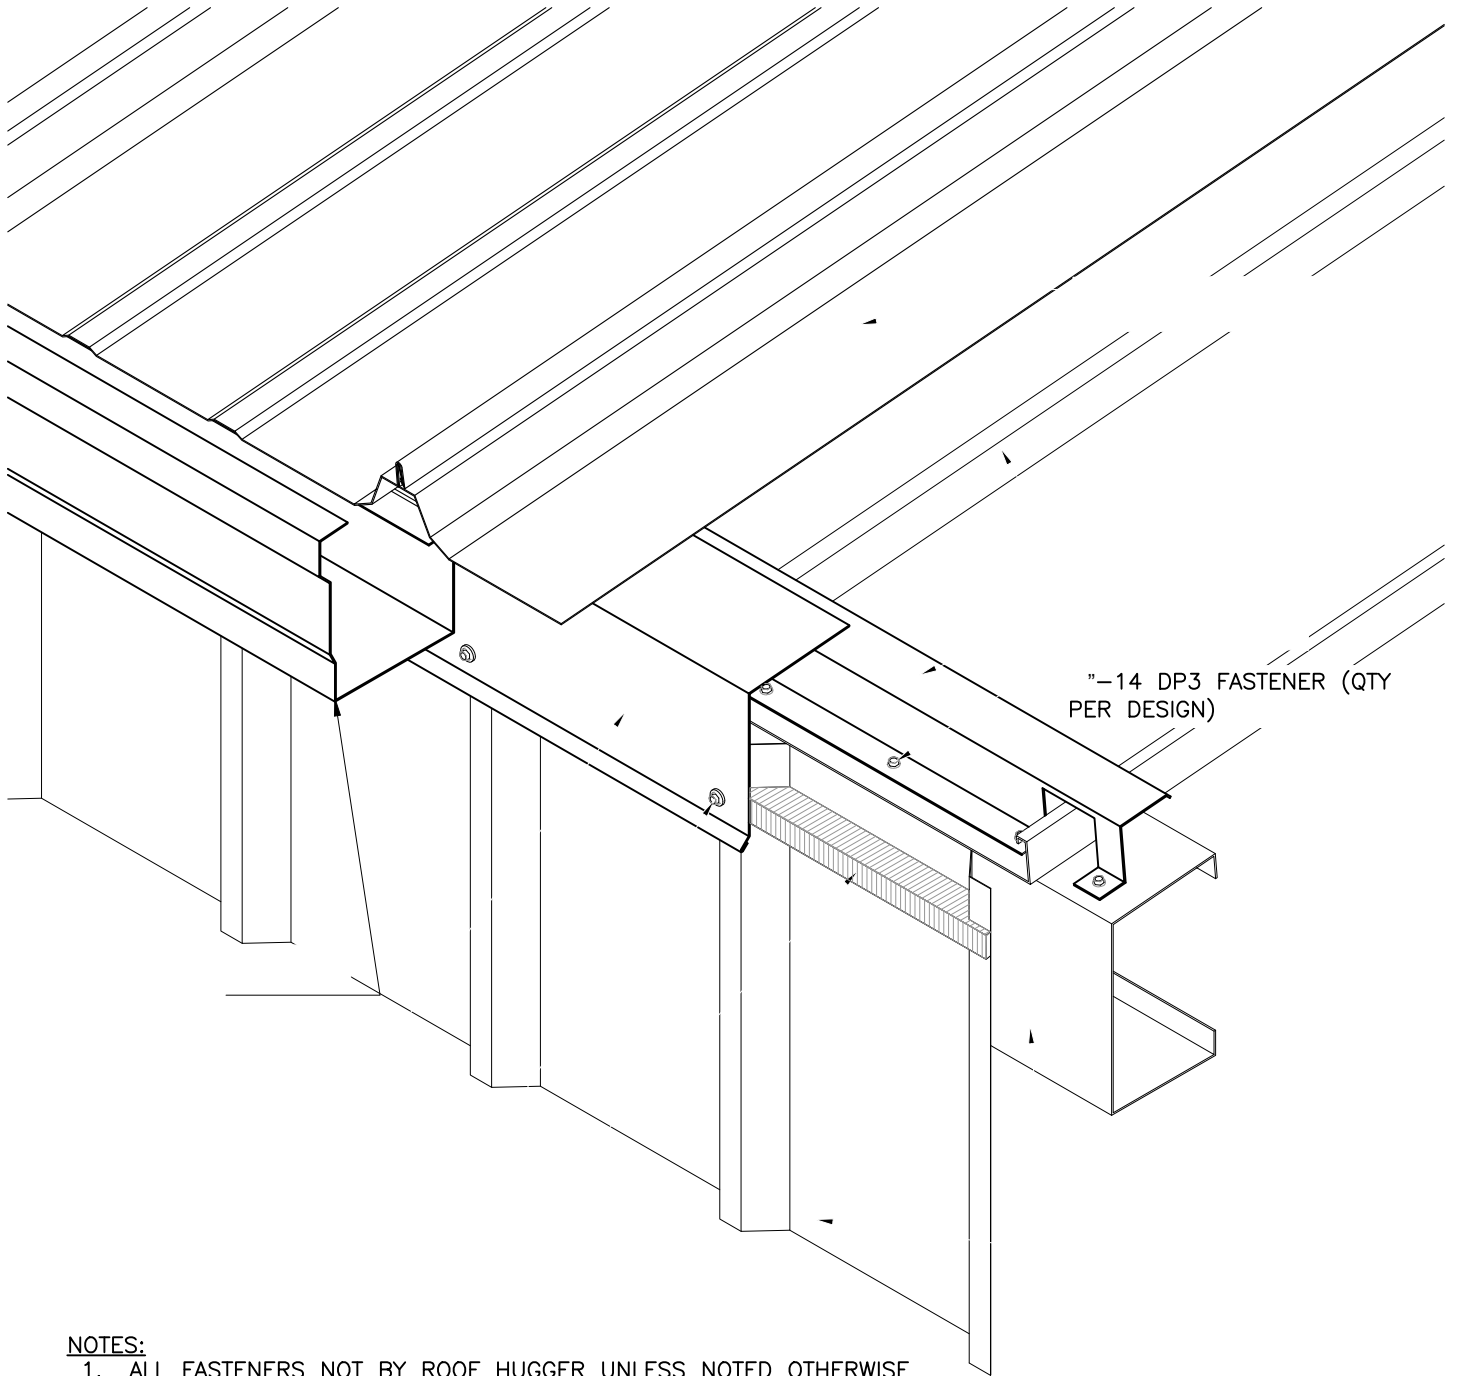

ROOF HUGGER, LLC
P.O. BOX 127, ODESSA FL 33556
P: 800 771-1711
F: 877 202-2254
www.roofhugger.com

COPYRIGHT © 2017
A Member Company of LSI Group, Inc.

NOTES:

1. ALL FASTENERS NOT BY ROOF HUGGER UNLESS NOTED OTHERWISE
2. FOR VENTED LOW EAVE, USE "LP" VENTED CLOSURE AS MANUFACTURED BY MARCO INDUSTRIES - TULSA, OK OR OTHER AS PREFERRED.
3. ALL NEW ROOF SYSTEMS INCLUDING PANEL, FASTENERS, TRIM AND ACCESSORIES TO BE INSTALLED PER THAT MANUFACTURER'S STANDARDS.

NEW TRAPEZOIDAL SSR OVER EXISTING VERTICAL RIB SSR ROOF PANEL

LOW EAVE

SCALE: 1 1/2"=1'-0"

LE-04-T/V

10/15/2013