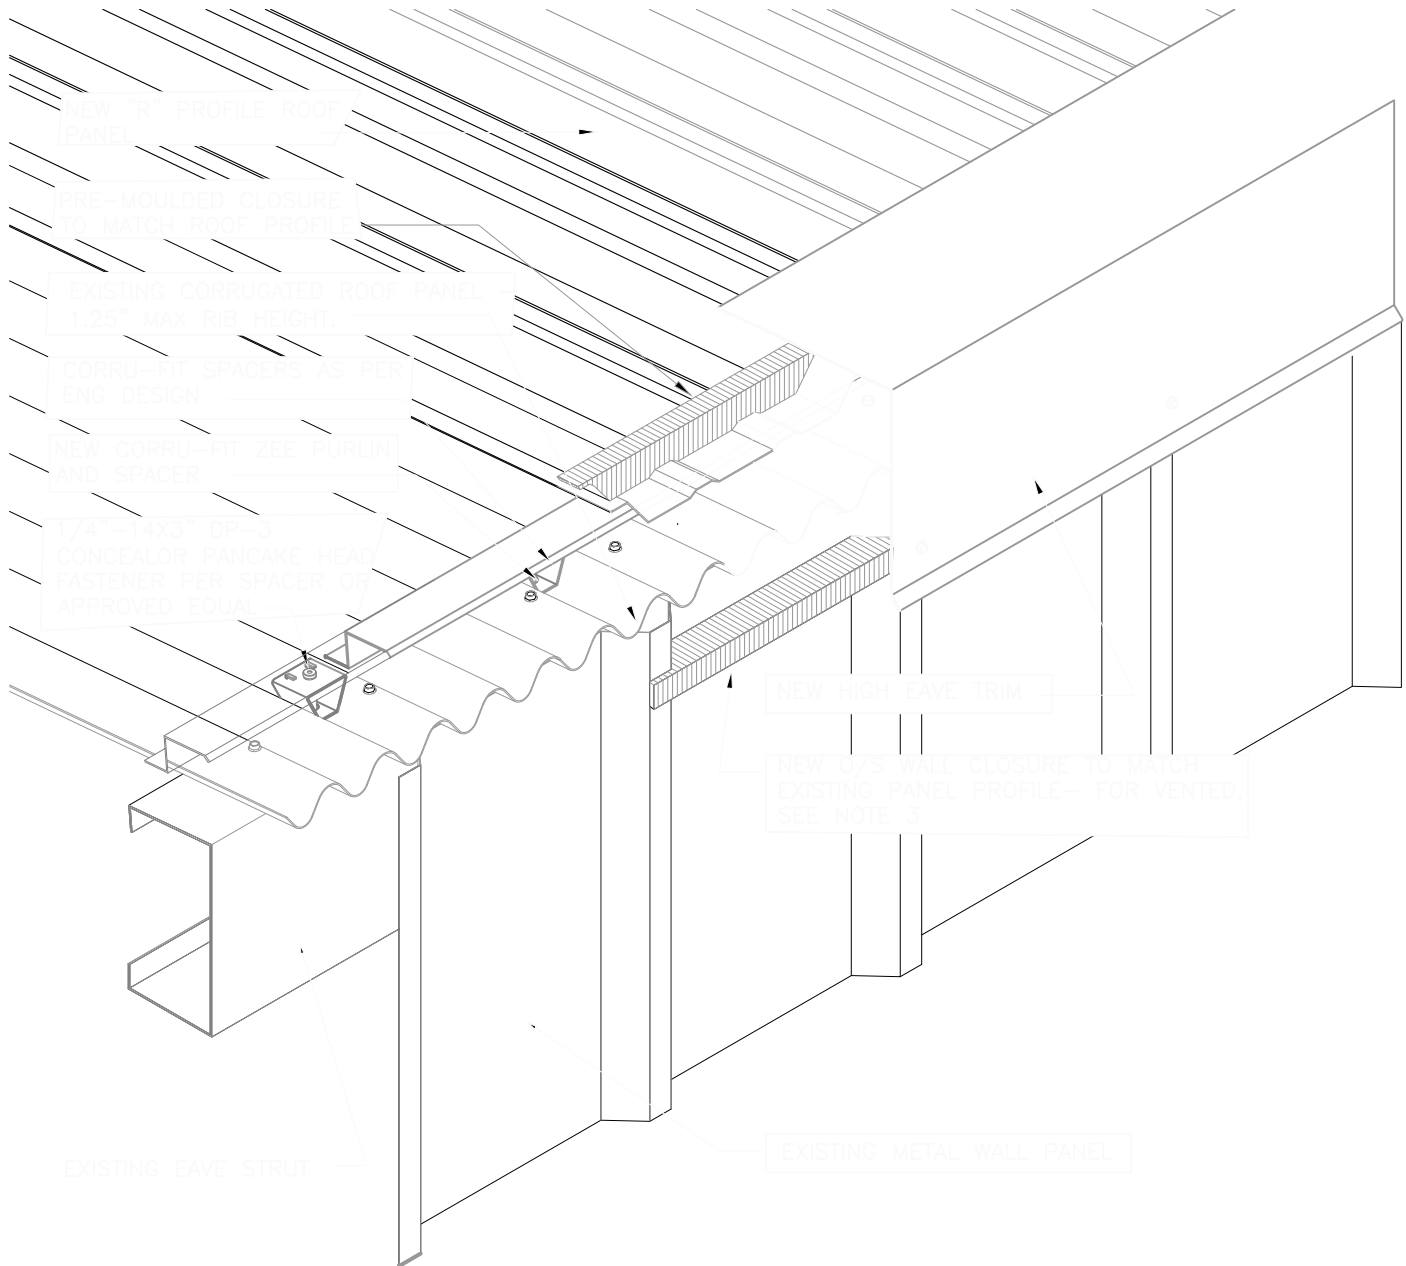

ROOF HUGGER, LLC
P.O. BOX 127, ODESSA FL 33556
P: 800 771-1711
F: 877 202-2254
www.roofhugger.com

COPYRIGHT © 2017
A Member Company of LSI Group, Inc.

NOTES:

1. ATTACHMENT FASTENERS BY ROOF HUGGER UNLESS NOTED OTHERWISE.
2. ALL NEW ROOF SYSTEMS INCLUDING PANEL, FASTENERS, TRIM AND ACCESSORIES ARE BY OTHERS AND ARE TO BE INSTALLED BY THE MANUFACTURER'S STANDARDS.
3. ALL NEW ROOF SYSTEMS INCLUDING PANEL, FASTENERS, TRIM AND ACCESSORIES ARE BY OTHERS AND ARE TO BE INSTALLED BY THE MANUFACTURER'S STANDARDS.

NEW R-PANEL OVER EXISTING CORRUGATED ROOF PANELS

CORRU-FIT HIGH EAVE

SCALE: 1 1/2"=1'-0"

HE-07-R/CF

06.15.12