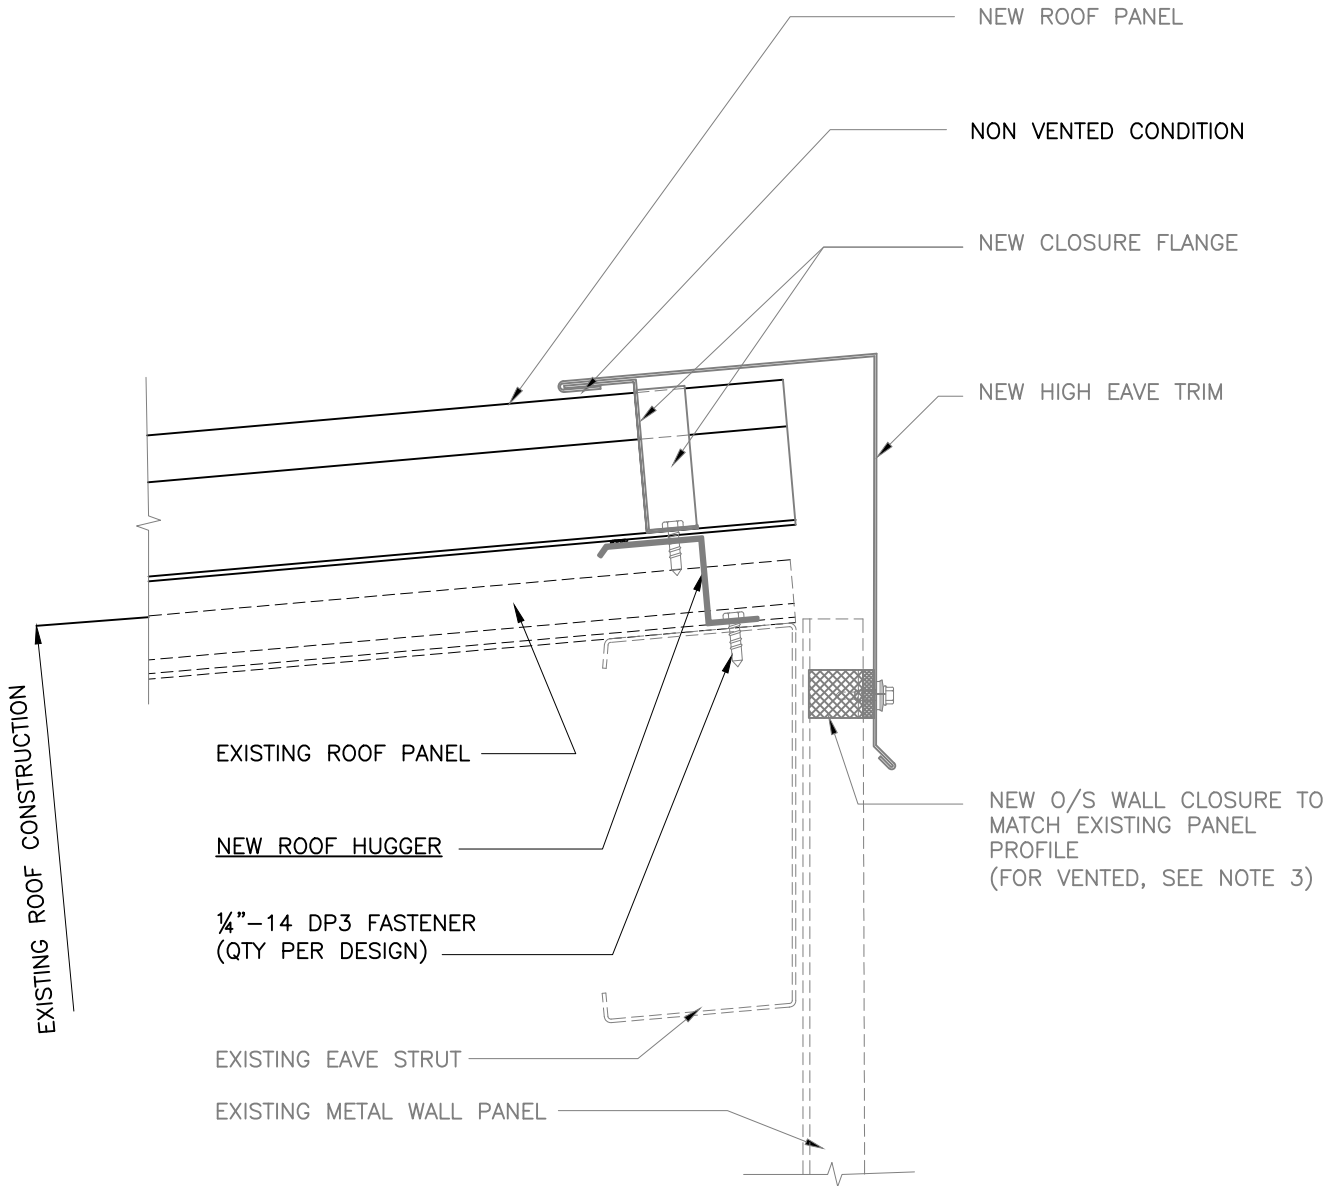

ROOF HUGGER, LLC
P.O. BOX 127, ODESSA FL 33556
P: 800 771-1711
F: 877 202-2254
www.roofhugger.com

COPYRIGHT © 2017
A Member Company of LSI Group, Inc.

NOTES:

1. ALL FASTENERS NOT BY ROOF HUGGER UNLESS NOTED OTHERWISE.
2. ALL NEW ROOF SYSTEMS INCLUDING PANEL, FASTENERS, TRIM AND ACCESSORIES TO BE INSTALLED PER THAT MANUFACTURER'S STANDARDS.
3. FOR VENTED HIGH EAVE, USE "LP" VENTED CLOSURE AS MANUFACTURED BY MARCO INDUSTRIES - TULSA, OK OR OTHER AS PREFERRED.

GENERIC ROOF PANELS

HIGH EAVE WITH NON-VENTED CONDITION

SCALE: 3"=1'-0"

HE-01-G

04/15/2014